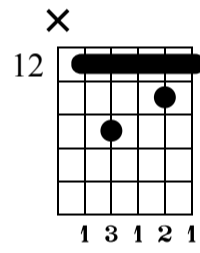

D Minor Blues

♩ = 80

Dm7

Gm7

Musical notation for measures 1-4. Measure 1 is marked with a '1' and a treble clef. The notation shows a Dm7 chord in the 10th fret. Measure 2 is marked with a '2' and a slash. Measure 3 is marked with a '3' and a treble clef, showing a Gm7 chord in the 10th fret. Measure 4 is marked with a '4' and a slash. Below the staff is a TAB with fret numbers: 10 10 10 10 | 10 10 10 10 | 10 10 10 10 | 10 10 10 10.

Musical notation for measures 5-6. Measure 5 is marked with a '5' and a treble clef, showing a Dm7 chord in the 10th fret. Measure 6 is marked with a '6' and a slash. Below the staff is a TAB with fret numbers: 10 10 10 10 | 10 10 10 10 | 10 10 10 10 | 10 10 10 10.

Am7

Musical notation for measures 7-8. Measure 7 is marked with a '7' and a treble clef, showing a Gm7 chord in the 10th fret. Measure 8 is marked with an '8' and a slash. Measure 9 is marked with a '9' and a treble clef, showing an Am7 chord in the 12th fret. Measure 10 is marked with a '10' and a slash. Below the staff is a TAB with fret numbers: 10 10 10 10 | 10 10 10 10 | 12 12 12 12 | 12 12 12 12.

Musical notation for measures 11-12. Measure 11 is marked with an '11' and a treble clef, showing a Dm7 chord in the 10th fret. Measure 12 is marked with a '12' and a treble clef, showing a Gm7 chord in the 10th fret. Measure 13 is marked with a '13' and a treble clef, showing a Dm7 chord in the 10th fret. Measure 14 is marked with a '14' and a treble clef, showing an Am7 chord in the 12th fret. Measure 15 is marked with a '15' and a treble clef, showing a Dm7 chord in the 10th fret. Measure 16 is marked with a '16' and a treble clef, showing an Am7 chord in the 12th fret. Below the staff is a TAB with fret numbers: 10 10 10 10 | 10 10 10 10 | 10 10 10 10 | 10 10 10 10 | 12 12 12 12 | 12 12 12 12.