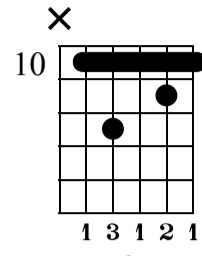

D Minor Blues

♩ = 80

Dm7

Gm7

Musical notation for measures 1-4. Measure 1 is marked with a '1' and a treble clef. The notation shows a Dm7 chord in the 10th fret. Measure 2 is marked with a '2' and a slash. Measure 3 is marked with a '3' and a treble clef, showing a Gm7 chord in the 10th fret. Measure 4 is marked with a '4' and a slash. Below the staff is a TAB with fret numbers: 10 10 10 10 | 10 10 10 10 | 10 10 10 10 | 10 10 10 10.

Musical notation for measures 5-6. Measure 5 is marked with a '5' and a treble clef, showing a Dm7 chord in the 10th fret. Measure 6 is marked with a '6' and a slash. Below the staff is a TAB with fret numbers: 10 10 10 10 | 10 10 10 10 | 10 10 10 10 | 10 10 10 10.

Am7

Musical notation for measures 7-8. Measure 7 is marked with a '7' and a treble clef, showing a Gm7 chord in the 10th fret. Measure 8 is marked with an '8' and a slash. Measure 9 is marked with a '9' and a treble clef, showing an Am7 chord in the 12th fret. Measure 10 is marked with a '10' and a slash. Below the staff is a TAB with fret numbers: 10 10 10 10 | 10 10 10 10 | 12 12 12 12 | 12 12 12 12.

Musical notation for measures 11-12. Measure 11 is marked with an '11' and a treble clef, showing a Dm7 chord in the 10th fret. Measure 12 is marked with a '12' and a treble clef, showing a Gm7 chord in the 10th fret. Measure 13 is marked with a '13' and a treble clef, showing a Dm7 chord in the 10th fret. Measure 14 is marked with a '14' and a treble clef, showing an Am7 chord in the 12th fret. Measure 15 is marked with a '15' and a treble clef, showing a Dm7 chord in the 10th fret. Measure 16 is marked with a '16' and a treble clef, showing an Am7 chord in the 12th fret. Below the staff is a TAB with fret numbers: 10 10 10 10 | 10 10 10 10 | 10 10 10 10 | 10 10 10 10 | 12 12 12 12 | 12 12 12 12.