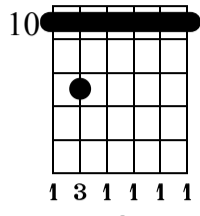

D Minor Blues

♩ = 80

Dm7

Gm7

Musical notation for measures 1-4. Measure 1 is marked with a '1' and a treble clef. The notation shows a Dm7 chord in the 10th fret. Measure 2 is marked with a '2' and a slash. Measure 3 is marked with a '3' and a treble clef, showing a Gm7 chord in the 10th fret. Measure 4 is marked with a '4' and a slash. Below the staff is a TAB with fret numbers: 10 10 10 10 | 10 10 10 10 | 10 10 10 10 | 10 10 10 10.

Musical notation for measures 5-6. Measure 5 is marked with a '5' and a treble clef, showing a Dm7 chord in the 10th fret. Measure 6 is marked with a '6' and a slash. Below the staff is a TAB with fret numbers: 10 10 10 10 | 10 10 10 10 | 10 10 10 10 | 10 10 10 10.

Am7

Musical notation for measures 7-8. Measure 7 is marked with a '7' and a treble clef, showing a Gm7 chord in the 10th fret. Measure 8 is marked with an '8' and a slash. Measure 9 is marked with a '9' and a treble clef, showing an Am7 chord in the 12th fret. Measure 10 is marked with a '10' and a slash. Below the staff is a TAB with fret numbers: 10 10 10 10 | 10 10 10 10 | 12 12 12 12 | 12 12 12 12.

Musical notation for measures 11-12. Measure 11 is marked with an '11' and a treble clef, showing a Dm7 chord in the 10th fret. Measure 12 is marked with a '12' and a treble clef, showing a Gm7 chord in the 10th fret. Measure 13 is marked with a '13' and a treble clef, showing a Dm7 chord in the 10th fret. Measure 14 is marked with a '14' and a treble clef, showing an Am7 chord in the 12th fret. Measure 15 is marked with a '15' and a treble clef, showing a Dm7 chord in the 10th fret. Measure 16 is marked with a '16' and a treble clef, showing an Am7 chord in the 12th fret. Below the staff is a TAB with fret numbers: 10 10 10 10 | 10 10 10 10 | 10 10 10 10 | 10 10 10 10 | 12 12 12 12 | 12 12 12 12.